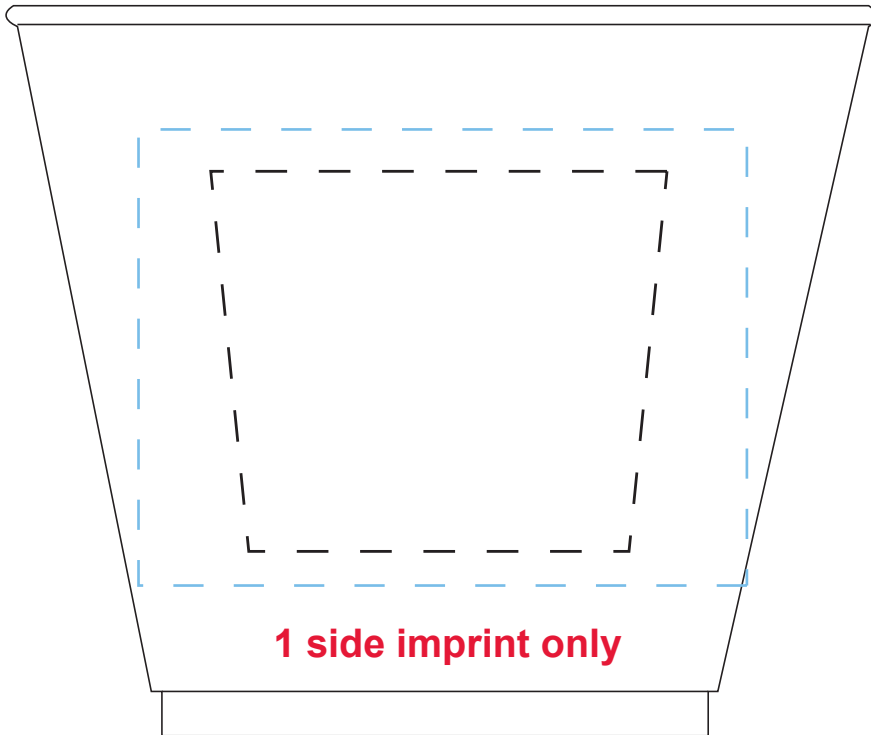

PROMOTION CHOICE.COM

NOTE: SMALL DETAILS MAY FILL IN

Product: 5oz Rigid Clear Plastic Cups
SKU: DU-6

Material Details:
Hard Rigid Clear Plastic. Will crack when squeezed.

IMAGE AREA (dotted line) =
1 color imprint area= 2"W x 1.5"H
Multi color imprint area= 1.5" TW x 1.25 "H x 1.25" BW