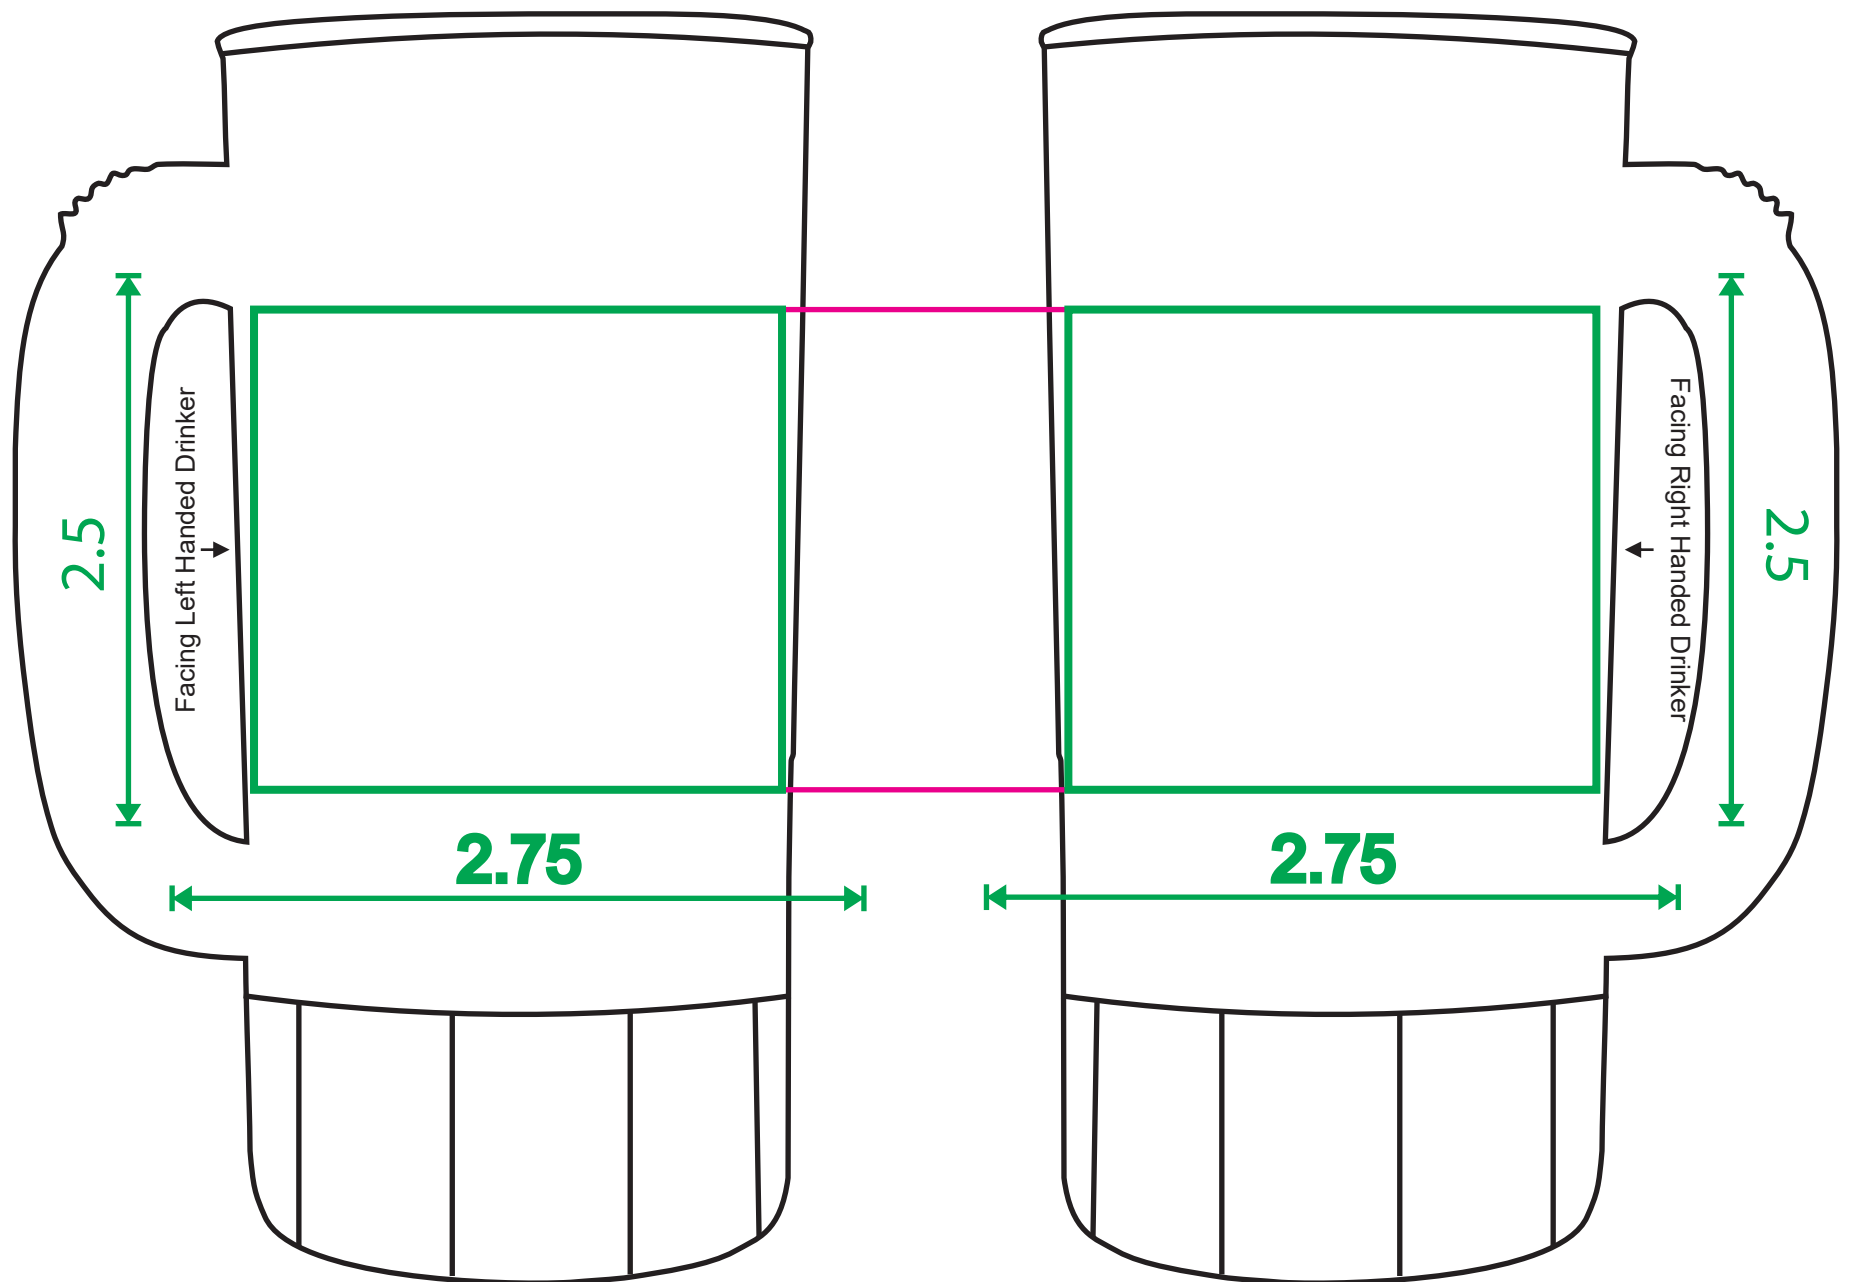

# 22oz Steins Cups

Small detail will fill in

**Imprint Area: 1 color - 2.5" x 3.375", Wrap Print = 7" x 3.5"**

Ink Color(s):

**WRAP 2.5H x 7.0W**